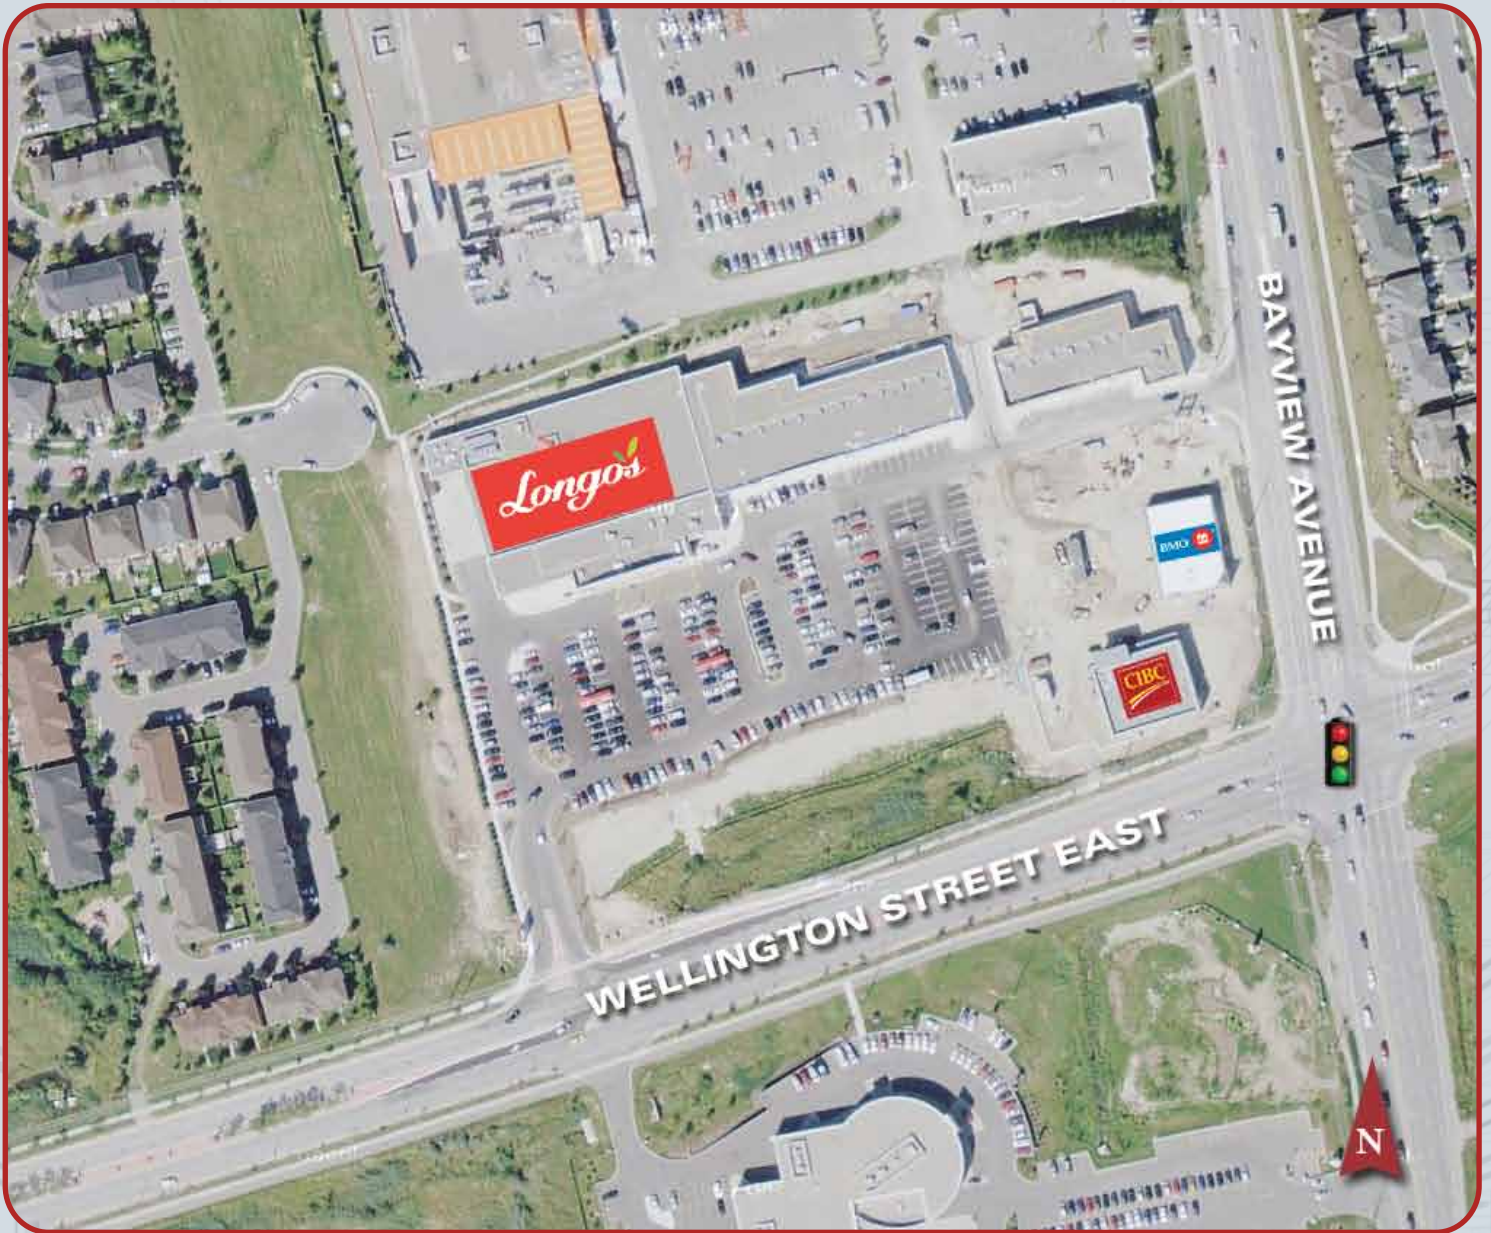

# Aurora Gateway Centre

AURORA | ONTARIO | CANADA

RETAIL

[ricegroup.ca](http://ricegroup.ca)

| 15 Gormley Industrial Avenue, Unit #3 | P.O. Box 215 | Gormley, Ontario | L0H 1G0 |

| T. 905 888-1277 | F. 905 888-1440 |